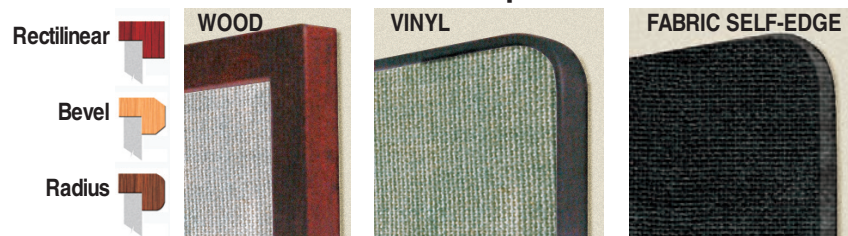

Frame Options:

Rectilinear

WOOD

VINYL

FABRIC SELF-EDGE

Bevel

Radius

PO Box 961
Amherst, NY 14226

ph. 716.446-5538
fx. 716.446-5539

Email: alleltd@aol.com - www.alleltd.com

ALLÉ LLC