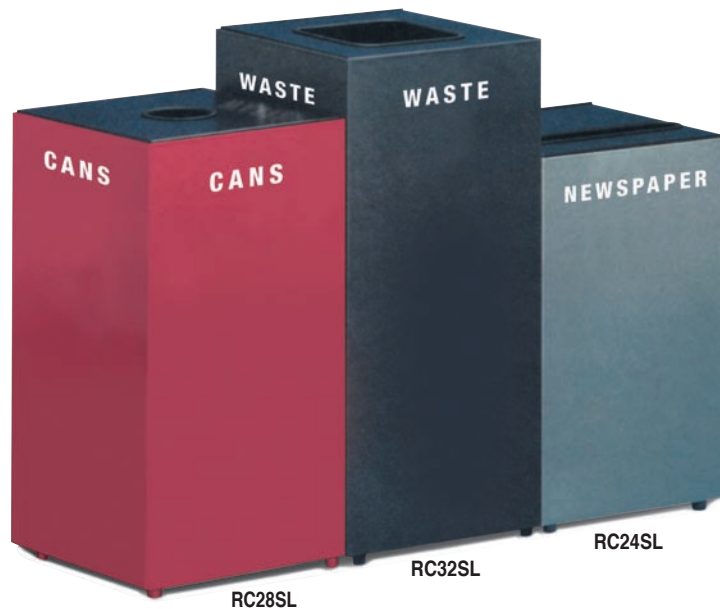

Recycling Squares

Recycling Squares— Specify Top & Finish Required When Ordering.

All Fiberglass Recycling units available with standard or custom labels.