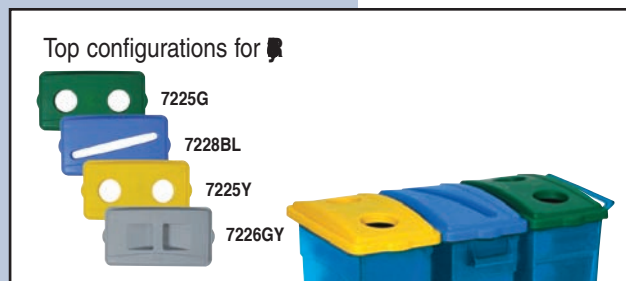

8185HBLR
Recycler w/Handles