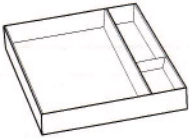

**Coasters**

Description	Model Number	Dimensions
Linoleum- Round (Set of 6)	<b>4039L</b>	4"
Linoleum- Square (Set of 6)	<b>4040L</b>	4"
Vinyl- Round (Set of 6)	<b>4035V</b>	4"
Vinyl- Square (Set of 6)	<b>4036V</b>	4"
Bonded Leather- Round (Set of 6)	<b>4035B</b>	4"
Bonded Leather- Square (Set of 6)	<b>4036B</b>	4"
Top Grain Leather- Round (Set of 6)	<b>2035TG</b>	4"
Top Grain Leather- Square (Set of 6)	<b>2036TG</b>	4"
Stitched*- Round Ea.	<b>2037</b>	4"
Stitched*- Square Ea.	<b>2038</b>	4"

**\*Stitched Coasters are 25 pc. Minimum.**

**Coaster Holder**

Holder w. set of 6 coasters (2038)	<b>4099TG</b>	4"
------------------------------------	---------------	----

**Conference Organizer**

Available in Top Grain Leather ONLY	<b>2091TG</b>	14 <sup>3</sup> / <sub>4</sub> " X 12 <sup>5</sup> / <sub>8</sub> " X 1 <sup>5</sup> / <sub>8</sub> "
-------------------------------------	---------------	---