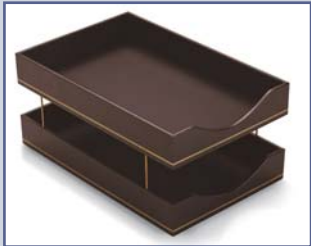

ALLÉ

Classic Leather

Classic Leather

ALLÉ Classic Leather offers traditional style accented with brass hardware and distinctive gold tooling. Classic Leather is available in premium quality Cordova Leather or economical Natural Bonded Leather.

Classic Leather is also available in Top Grain Leather and Gold Tooling can be deleted.

Single Letter Tray		
LEGAL	10" x 15"	9001
LETTER	10" x 13½"	9001L

Double Letter Tray		
LEGAL	12" x 15" x 7½"	9002
LETTER	10" x 13½" x 7½"	9002L

Letter Tray Cover		
LEGAL	10" x 15"	9001C
LETTER	10" x 13½"	9001LC

Memo Holder		
(with 5" x 8" paper)	5½" x 8½"	9005
(with 4" x 6" paper)	4½" x 6½"	9006
(with 3" x 5" paper)	3½" x 5½"	9007

Desk Pad- with leather sides & lino. center		
	24" x 38"	9008
	20" x 34"	9009
	19" x 24"	9010