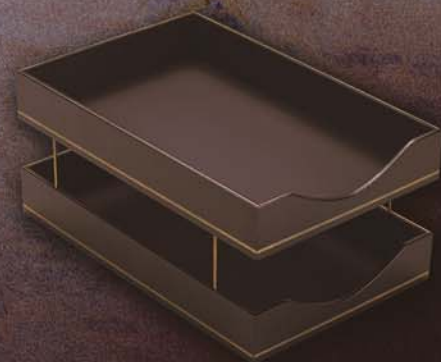

ALLÉ

Classic Leather

Classic Leather

ALLÉ Classic Leather offers traditional style accented with brass hardware and distinctive gold tooling. Classic Leather is available in premium quality Cordova Leather or economical Natural Bonded Leather.

Classic Leather is also available in Top Grain Leather and Gold Tooling can be deleted.

Single Letter Tray		
LEGAL	10" x 15"	9001
LETTER	10" x 13½"	9001L

Double Letter Tray		
LEGAL	12" x 15" x 7½"	9002
LETTER	10" x 13½" x 7½"	9002L

Letter Tray Cover		
LEGAL	10" x 15"	9001C
LETTER	10" x 13½"	9001LC

Memo Holder		
(with 5" x 8" paper)	5½" x 8½"	9005
(with 4" x 6" paper)	4½" x 6½"	9006
(with 3" x 5" paper)	3½" x 5½"	9007

Desk Pad- with leather sides & lino. center		
	24" x 38"	9008
	20" x 34"	9009
	19" x 24"	9010